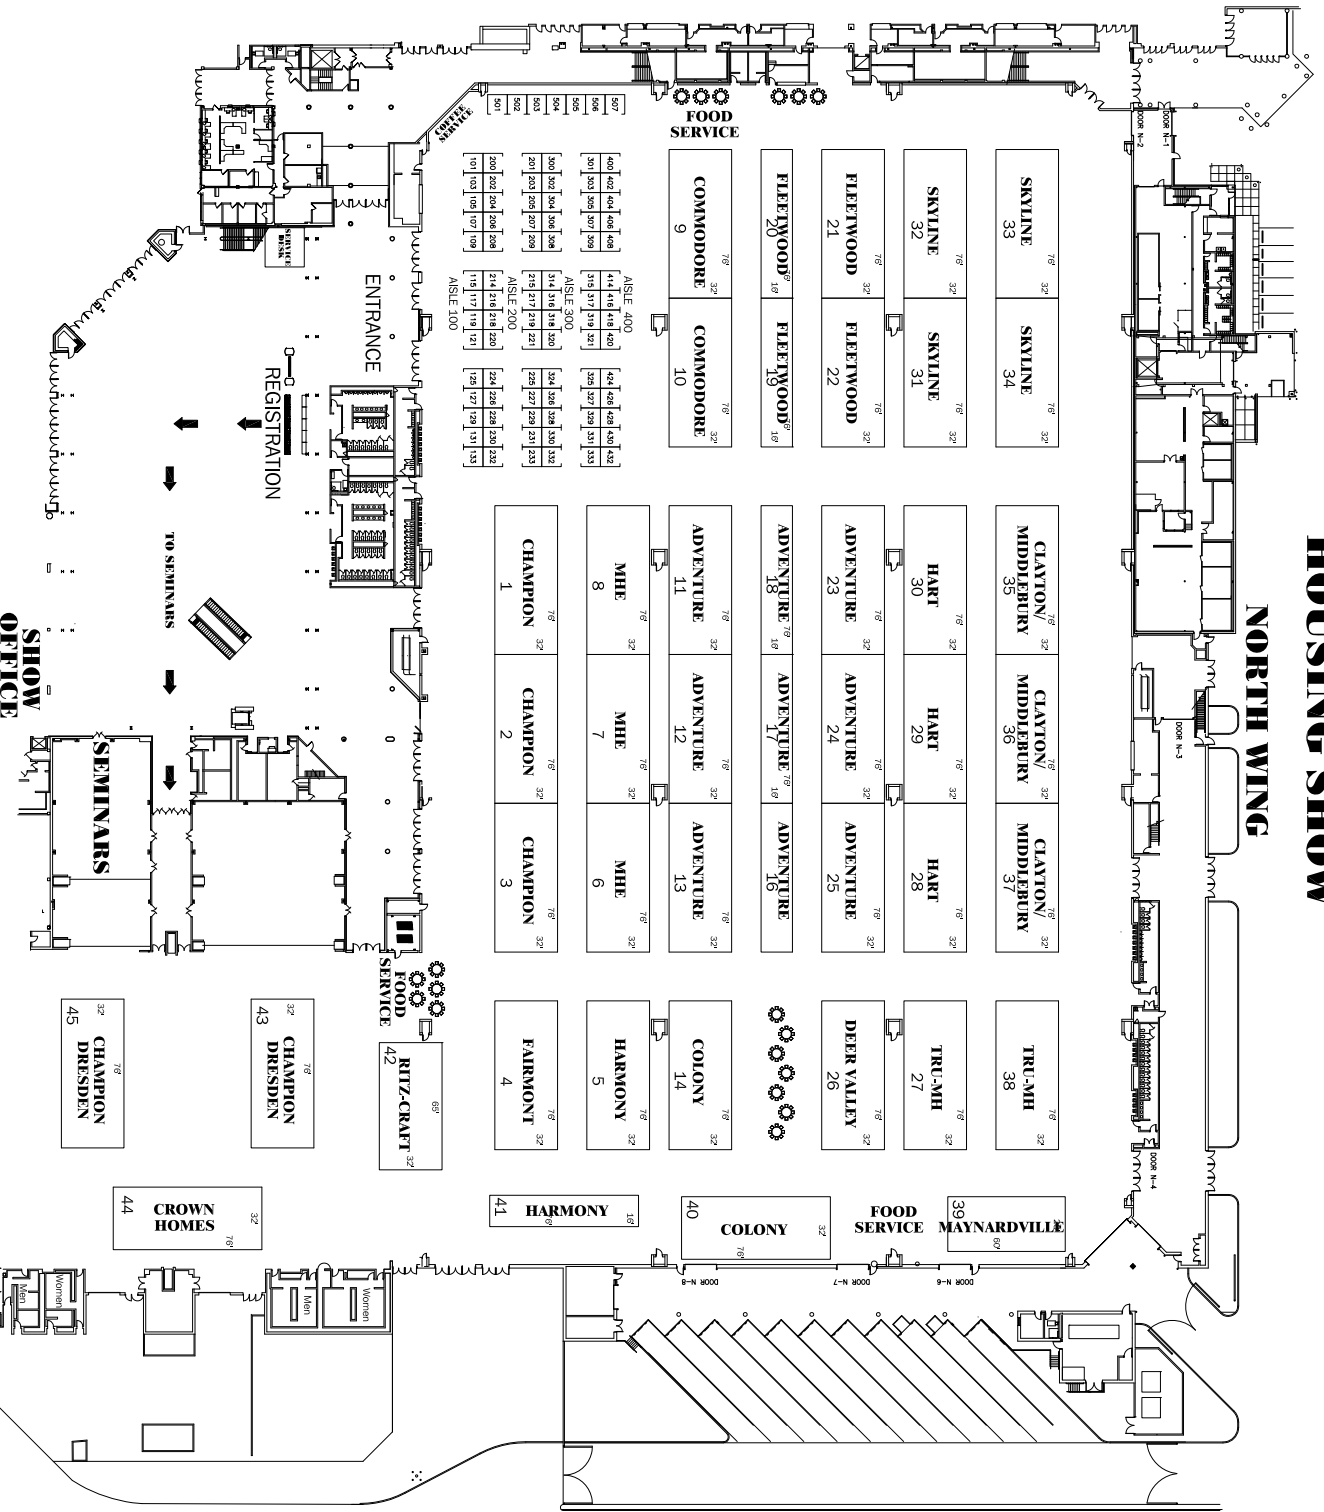

JANUARY 21-23, 2015 LOUISVILLE MANUFACTURED HOUSING SHOW

NORTH WING

EAST HALL